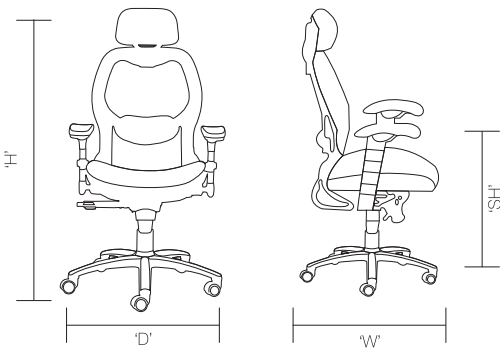

If looks could kill !

Leoma

9M01AX

9M02AX

9M12IX.

- **BIFMA Certified**
- Available in a family of high back, mid back and visitors chairs
- The net moulds itself to the back providing proper support and helps in air circulation in a non-AC environment
- Knee tilt synchronous mechanism with 4 position locking and anti-shock feature

- 2way adjustable lumbar support for maximum comfort
- Soft PU coated armrest with 4 position height adjustment and width adjustment.
- Adjustable headrest to suit the requirement of maximum number of users (9M01AX)

Colours

	Height (cm)	Seat Height (cm)	width (cm)	Depth (cm)
9M01	118.0-149.0	46.0-54.5	72.5	72.5
9M02	100.5-109.0	46.0-54.5	72.5	72.5
9M12	98.0	48.0	58.0	63.5

These products have been tested as per derived BIFMA (Business & Institutional Furniture Manufacturers' Association) standards.